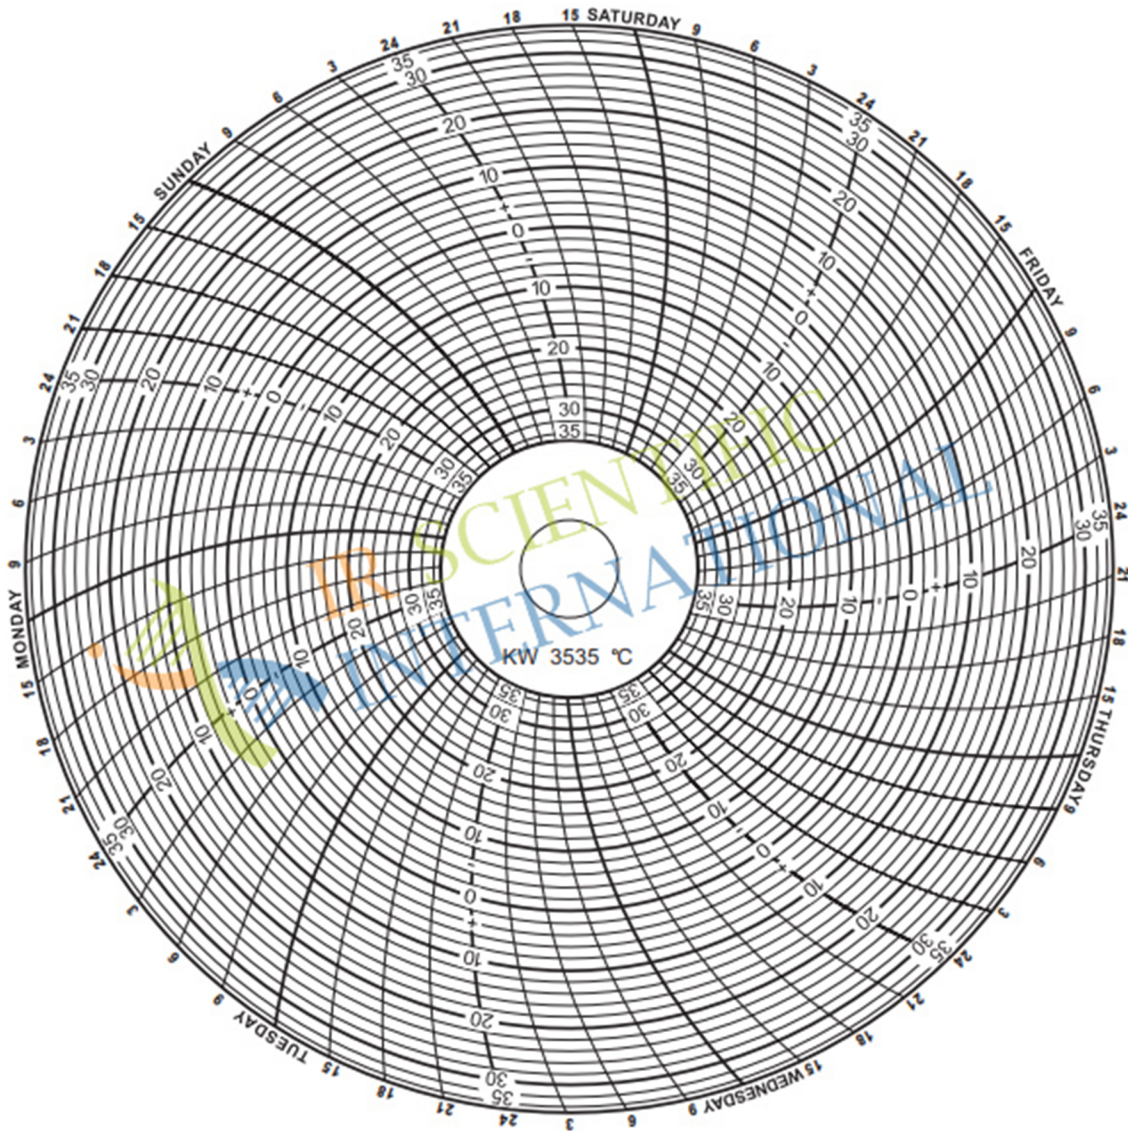

Chart Recorder Paper / Pressure Paper -35 +35

Article number: KW-3535

Chart Size (Inches): 6

Rotation Speed: 7 Day

Marking System: Inkless / Pressure Sensitive

Range: -35 to +35

Divs: 50 Charts/Box